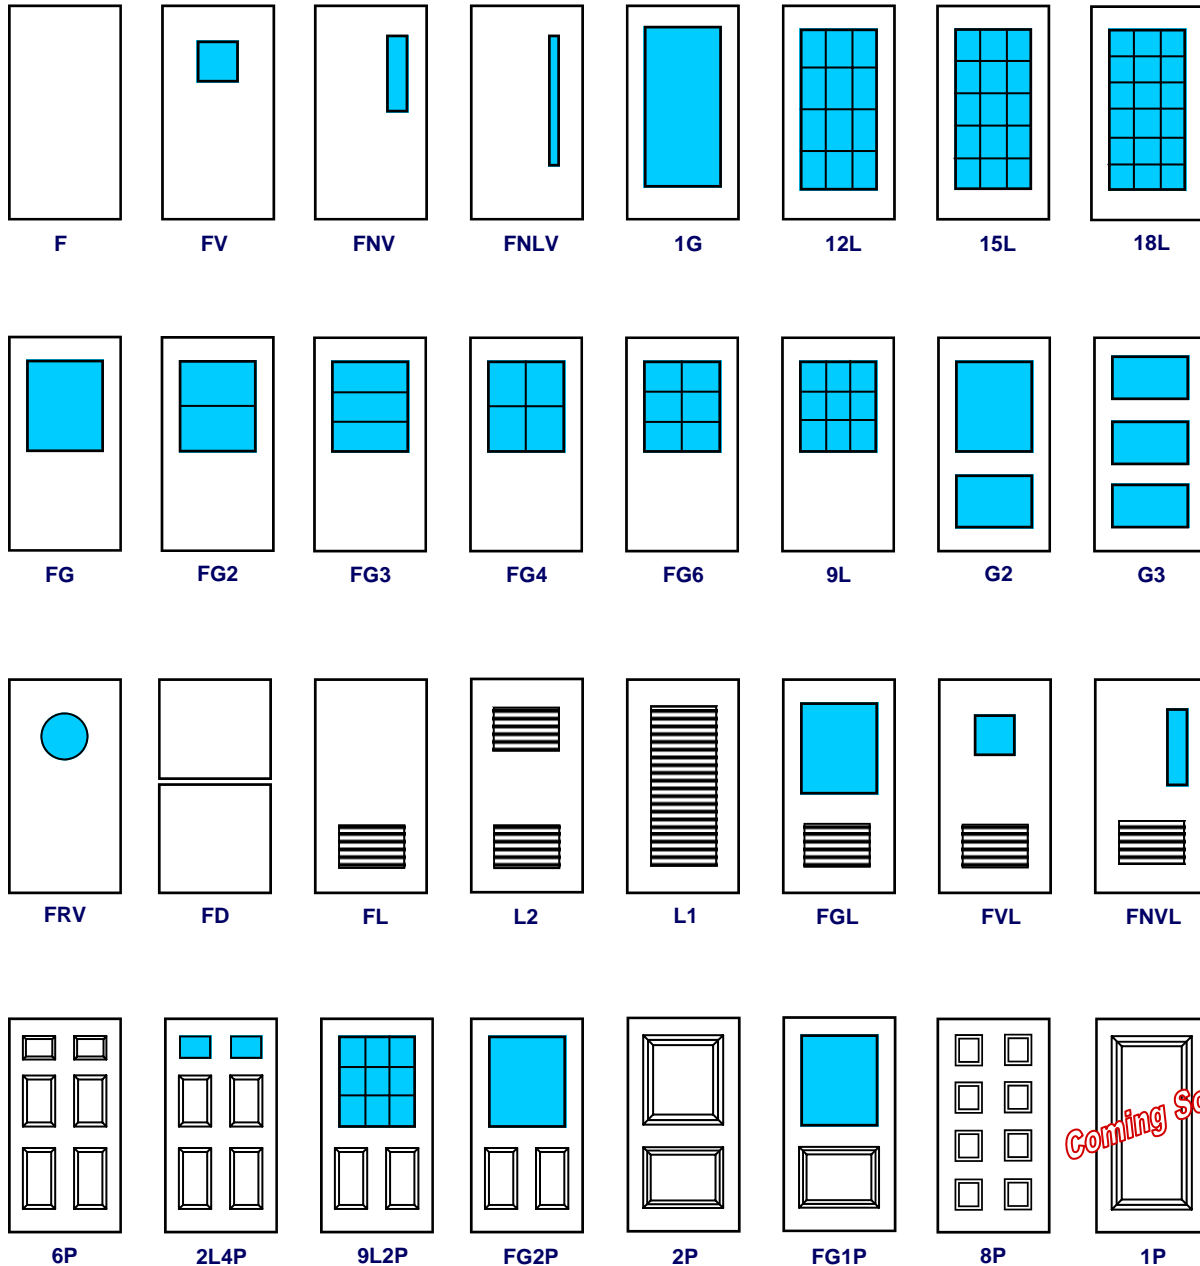

DOOR ELEVATIONS

Flush & Embossed Designed Doors

VISION & LOUVER KITS

The above door elevations are samples of what can be manufactured. If you have a custom design please contact our customer service department for details and information. Elevation names are for informational purposes only. They can be changed per job, per order as required to conform to architect or owners request.

■ Indicates doors with glass lite.

Sample Elevations

© 2007 Metropolitan Door Industries Corp.
 © MDI and the MDI designed logo are Registered Trademarks of Metropolitan Door Industries Corp.

www.metropolitandoor.com